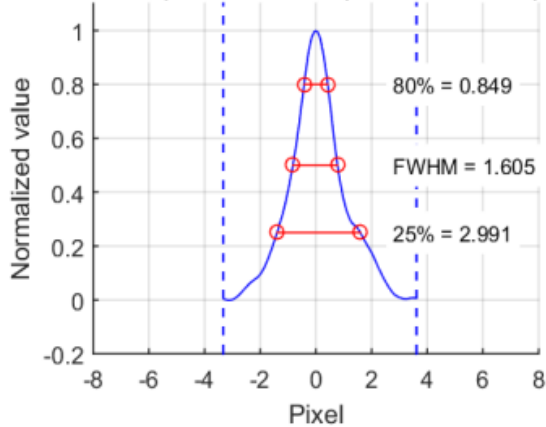

KOMPSAT-3 Location Accuracy

KOMPSAT-3A Location Accuracy

KOMPSAT-3 MTF

Edge Detection (Across, 10.05 deg, Fit Err: 1.2)

Edge Spread Function (csaps= 0.98)

Line Spread Function (Resolution: 0.05)

MTF

KOMPSAT-3A MTF

Edge Detection (Across, 8.26 deg, Fit Err:2.0)

Edge Spread Function (csaps= 0.98)

Line Spread Function (Resolution: 0.05)

MTF