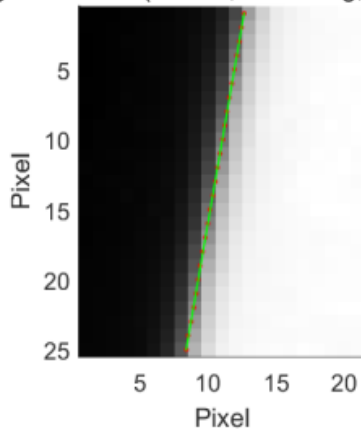

KOMPSAT-3 Location Accuracy

KOMPSAT-3A Location Accuracy

KOMPSAT-3 MTF

Edge Detection (Across, 10.05 deg, Fit Err: 1.2)

Edge Spread Function (csaps= 0.98)

Line Spread Function (Resolution: 0.05)

MTF

KOMPSAT-3A MTF

Edge Detection (Across, 8.26 deg, Fit Err:2.0)

Edge Spread Function (csaps= 0.98)

Line Spread Function (Resolution: 0.05)

MTF