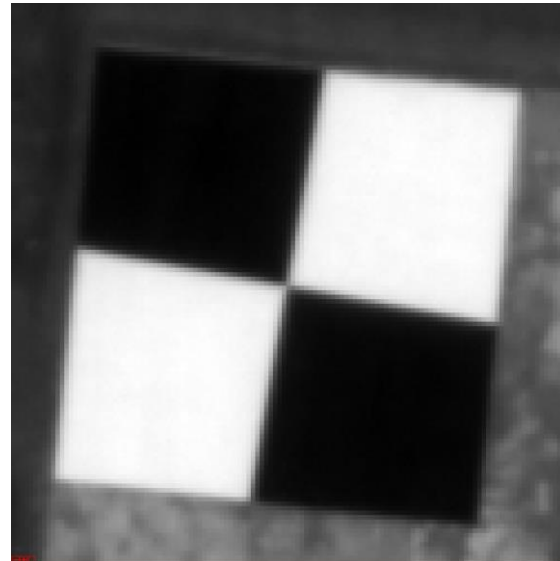

KOMPSAT-3 Location Accuracy

KOMPSAT-3A Location Accuracy

KOMPSAT-3 MTF

Edge Detection (Across, 10.05 deg, Fit Err: 1.2)

Edge Spread Function (csaps= 0.98)

Line Spread Function (Resolution: 0.05)

MTF

KOMPSAT-3A MTF

Edge Detection (Across, 8.26 deg, Fit Err:2.0)

Edge Spread Function (csaps= 0.98)

Line Spread Function (Resolution: 0.05)

MTF