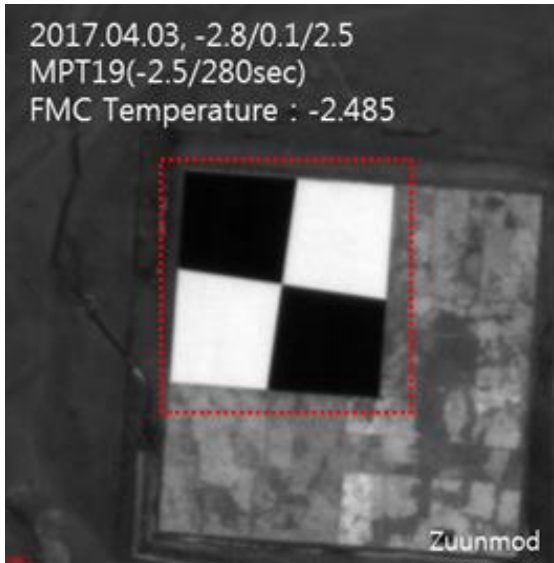

KOMPSAT-3 Location Accuracy

KOMPSAT-3A Location Accuracy

KOMPSAT-3 MTF

Edge Detection (Across, 10.05 deg, Fit Err: 1.2)

Edge Spread Function (csaps= 0.98)

Line Spread Function (Resolution: 0.05)

MTF

KOMPSAT-3A MTF

Edge Detection (Across, 8.26 deg, Fit Err:2.0)

Edge Spread Function (csaps= 0.98)

Line Spread Function (Resolution: 0.05)

MTF