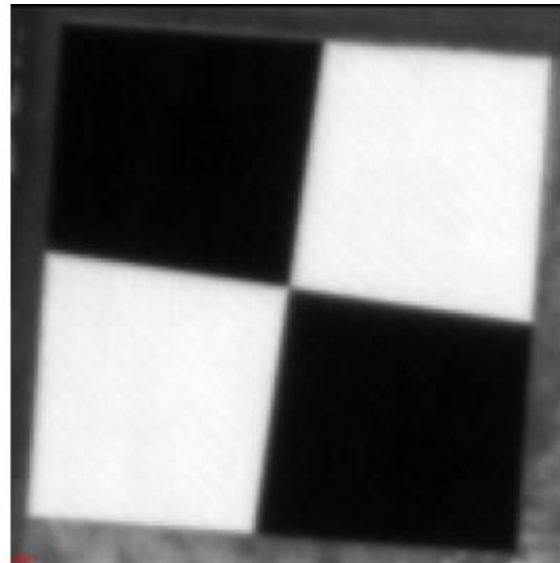

KOMPSAT-3 Location Accuracy

KOMPSAT-3A Location Accuracy

KOMPSAT-3 MTF

Edge Detection (Across, 10.05 deg, Fit Err: 1.2)

Edge Spread Function (csaps= 0.98)

Line Spread Function (Resolution: 0.05)

MTF

KOMPSAT-3A MTF

Edge Detection (Across, 8.26 deg, Fit Err:2.0)

Edge Spread Function (csaps= 0.98)

Line Spread Function (Resolution: 0.05)

MTF