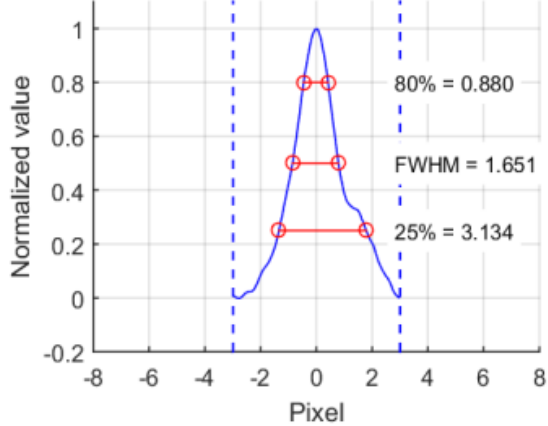

KOMPSAT-3 Location Accuracy

KOMPSAT-3A Location Accuracy

KOMPSAT-3 MTF

Edge Detection (Across, 10.05 deg, Fit Err: 1.2)

Edge Spread Function (csaps= 0.98)

Line Spread Function (Resolution: 0.05)

MTF

KOMPSAT-3A MTF

Edge Detection (Across, 8.26 deg, Fit Err:2.0)

Edge Spread Function (csaps= 0.98)

Line Spread Function (Resolution: 0.05)

MTF