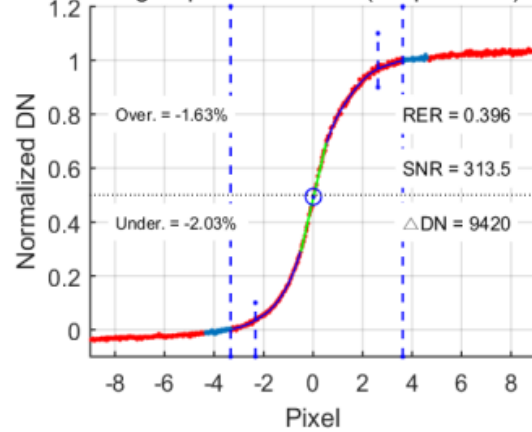

KOMPSAT-3 Location Accuracy

KOMPSAT-3A Location Accuracy

KOMPSAT-3 MTF

Edge Detection (Across, 10.05 deg, Fit Err: 1.2)

Edge Spread Function (csaps= 0.98)

Line Spread Function (Resolution: 0.05)

MTF

KOMPSAT-3A MTF

Edge Detection (Across, 8.26 deg, Fit Err:2.0)

Edge Spread Function (csaps= 0.98)

Line Spread Function (Resolution: 0.05)

MTF