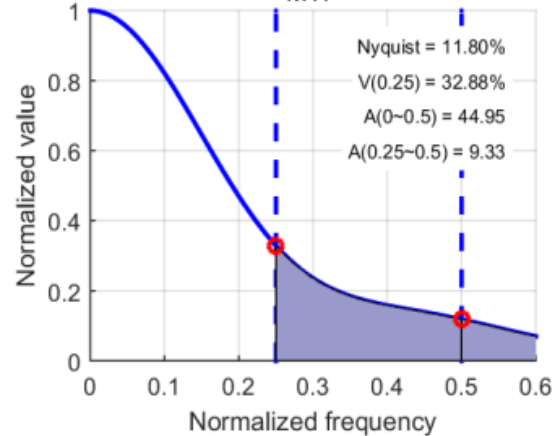

KOMPSAT-3 Location Accuracy

KOMPSAT-3A Location Accuracy

KOMPSAT-3 MTF

Edge Detection (Across, 10.05 deg, Fit Err: 1.2)

Edge Spread Function (csaps= 0.98)

Line Spread Function (Resolution: 0.05)

MTF

KOMPSAT-3A MTF

Edge Detection (Across, 8.26 deg, Fit Err:2.0)

Edge Spread Function (csaps= 0.98)

Line Spread Function (Resolution: 0.05)

MTF