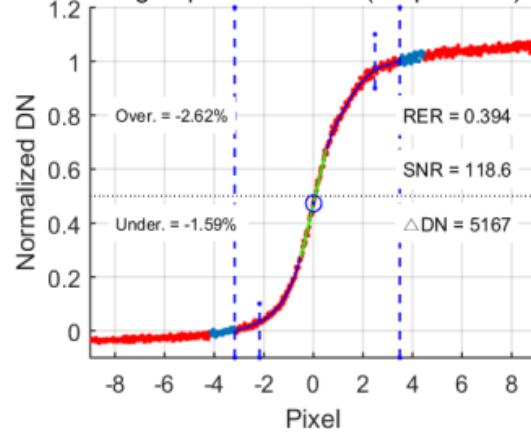

KOMPSAT-3 Location Accuracy

KOMPSAT-3A Location Accuracy

KOMPSAT-3 MTF

Edge Detection (Across, 10.05 deg, Fit Err: 1.2)

Edge Spread Function (csaps= 0.98)

Line Spread Function (Resolution: 0.05)

MTF

KOMPSAT-3A MTF

Edge Detection (Across, 8.26 deg, Fit Err:2.0)

Edge Spread Function (csaps= 0.98)

Line Spread Function (Resolution: 0.05)

MTF